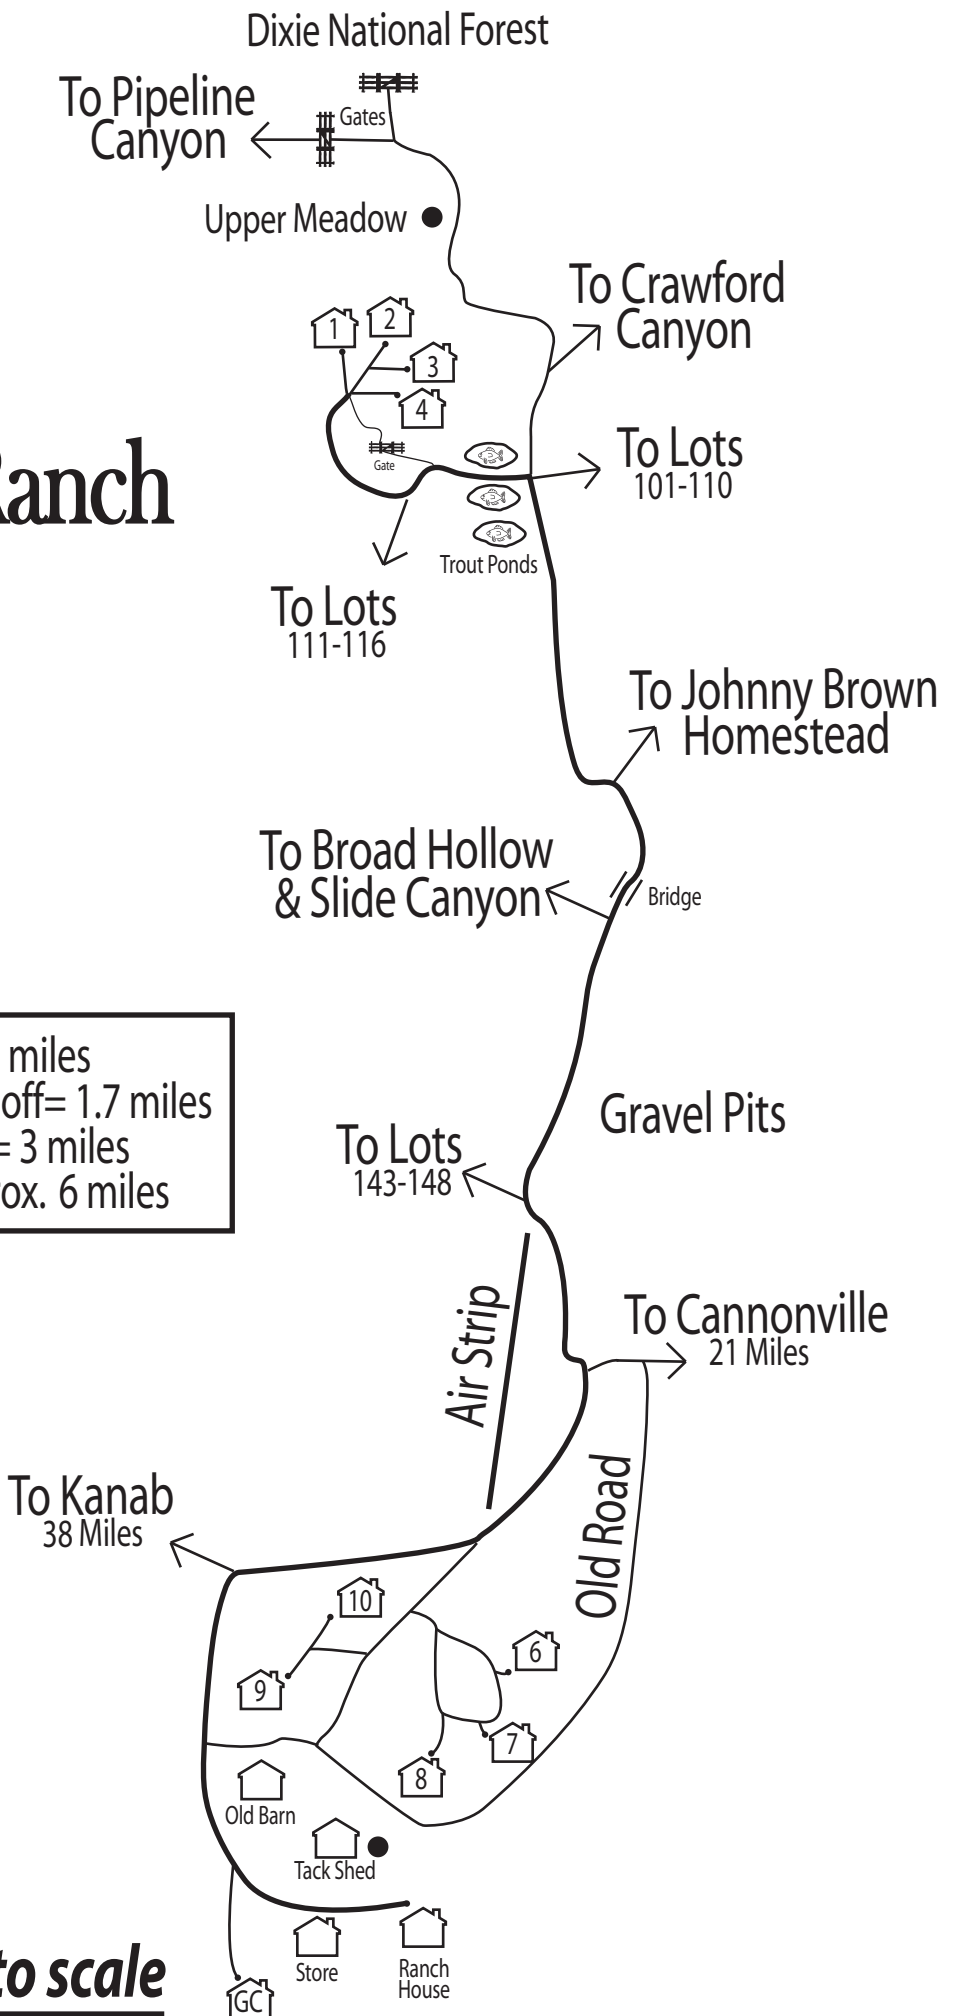

Deer Springs Ranch User Map

From **Store** to **Airport** turn off = 1.1 miles
 From **Airport** to **Broad Hollow** turnoff = 1.7 miles
 From **Broad Hollow** to **Fish Ponds** = 3 miles
 From **Store** to **Upper Cabins** = Approx. 6 miles

This map is not made to scale